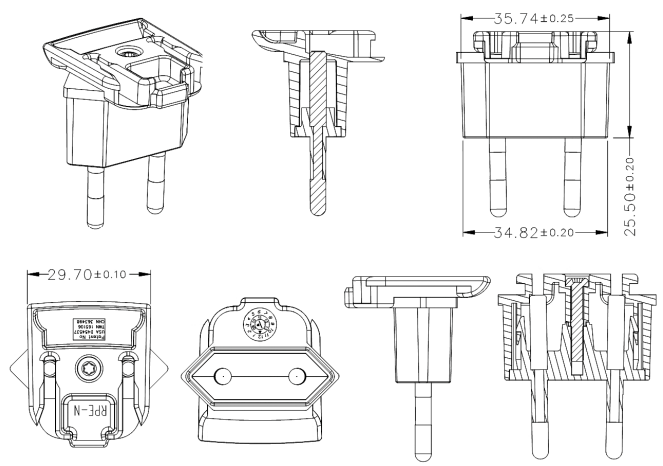

RPA – US Clip **Dimension Drawing Unit: mm**

RPB – Brazil Clip **Dimension Drawing Unit: mm**

RPC – China Clip **Dimension Drawing Unit: mm**

RPE - Europe Clip **Dimension Drawing Unit: mm**

RPH – Korea Clip

Dimension Drawing Unit: mm

RPI – India Clip

Dimension Drawing Unit: mm

RPK – UK Clip

Dimension Drawing Unit: mm

RPN – Argentina Clip

Dimension Drawing Unit: mm

RPS – Australia Clip

Dimension Drawing Unit: mm

RPX – C8 Clip

Dimension Drawing Unit: mm