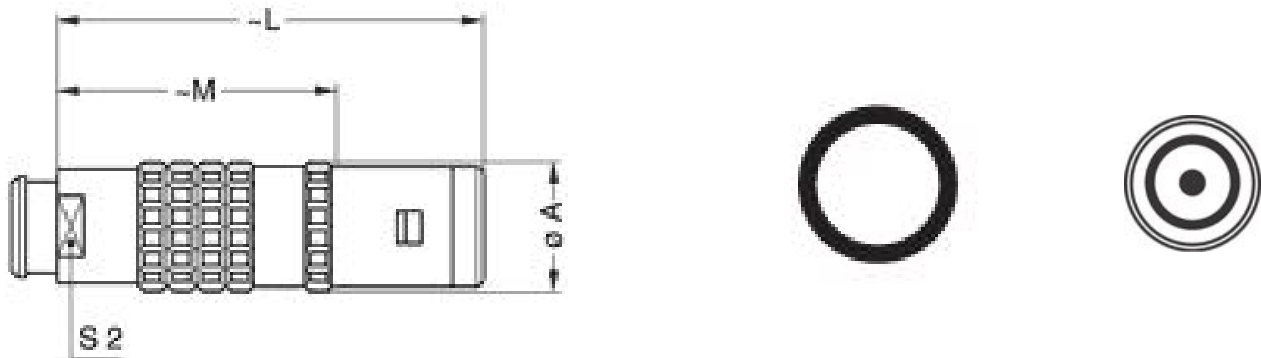

Contact Dia.: 0.9 mm (0.035in)
Bucket Dia.: 1 mm (0.039in)
Vtest: 3000 V (AC), 4200 V (DC)
Impedance: 50 Ohm
VSWR: 1.01 + 0.23 * f/GHz
Cable type: RG 178 B/U, RG 196 A/U, RG 188 A/U, RG 316 B/U, RG 174 A/U, HF-2114, RG 122 /U

Others

Endurance (Shell): 5000 mating cycles
Temp (min / max): -55°C / +200°C
Humidity (max): <=95% [at 60 deg C /140 F]
Vibration: 15 g [10 Hz - 2000 Hz]
Shock Resistance: 100 g [6 ms]
Salt Spray Corrosion: >1000 hr
Climatical Category: 50/175/21
Shielding (min): 95 dB (10 MHz)
Shielding (min): 80 dB (1 GHz)
IP Rating: 68

DRAWINGS

Draws

Dimensions

	A	L	M	S2
mm.	13	42	28	9
in.	0,51	1,65	1,10	0,35

LEMO products and services are provided "as is". LEMO makes no warranties or representations with regard to LEMO product & services or use of them, express, implied or statutory, including for accuracy, completeness, or security. The user is fully responsible for his products and applications using LEMO components.