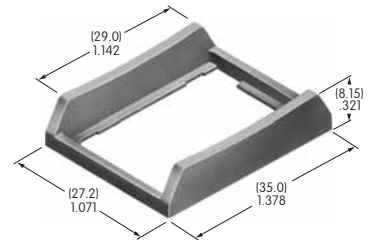

AT210
ON-OFF Plate for 6mm
Threaded Bushing
Nickel/aluminum
Colors: Red & black ink
Series: E M P

AT211
ON-OFF Plate for 6mm
Threaded Bushing
Nickel/aluminum
Colors: Red & black enamel
Series: E M P

AT212
Bezel with 2 AT617 LEDs
Polycarbonate
Color: A
Series: EB M MB24

AT213
Bezel with 2 AT618 LEDs
Polycarbonate
Color: A
Series: EB M MB24

AT214
ON-OFF Plate for 12mm
Threaded Bushing
Nickel/aluminum
Colors: Red & black ink
Series: M P S

AT215
ON-OFF Plate for 12mm
Threaded Bushing
Nickel/aluminum
Colors: Red & black enamel
Series: M P S

AT217
Small Bezel
Polyamide
Colors: A B H
Series: JWM

AT218
Large Bezel
Polyamide
Colors: A B H
Series: JWJ

AT400s

AT401
Splashproof Boot Assembly
Nitrile butadiene rubber for A
Ethylene propylene rubber for H
Colors: A H
Series: M P S WT

AT401P
O-ring
Natural rubber
Color: A
Series: M MB2000 WB WT TL

AT402
Splashproof Boot
Silicone rubber for A C E F
Ethylene propylene rubber for H
Colors: A C E F H
Series: M P S

Color Codes: A Black B White C Red D Amber E Yellow F Green G Blue H Gray J Clear