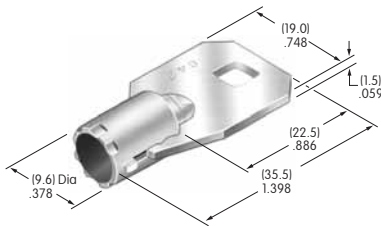

AT4152
Tubular Key
Nickel/brass
Series: CKL

AT4153
Flat Key
Chrome/brass
Series: CKL