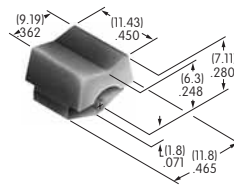

AT4149
.365" Wide Paddle
 Polyamide
 Colors: A B C E F G H
 Series: M M2T P

AT4150
.450" Wide Rocker
 Polyamide
 Colors: A B C E F G H
 Series: M M2T

AT4151
.450" Wide Paddle
 Polyamide
 Colors: A B C E F G H
 Series: M M2T