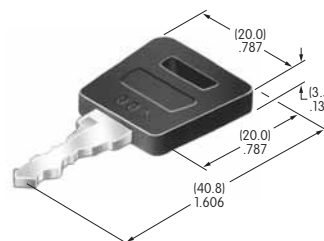

AT4148
.365" Wide Rocker
Polyamide
Colors: A B C E F G H
Series: M M2T P