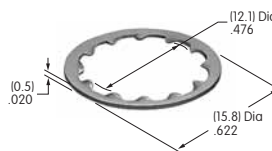

AT508
Internal Tooth Lockwasher
Chromate/zinc/steel
Series: M P S SB SK TL WB WT