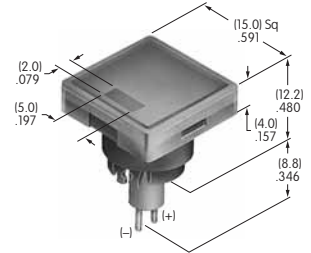

AT3004
Square Cap for Bright LED & Bicolor
Polycarbonate
Colors: JB JC JD JF
Series: YB

AT3005
Round Cap for Bright LED & Bicolor
Polycarbonate
Colors: JB JC JD JF
Series: YB

AT3006
Rectangular Cap for Bright LED & Bicolor
Polycarbonate
Colors: JB JC JD JF
Series: YB

AT3010
Square Spot Illuminated Cap with Built-in LED
Polycarbonate
Cap Colors: JA JB JC JE JF
LED Colors: C D F CF
Voltages: 2 5 12 24
Series: YB

AT3011
Round Spot Illuminated Cap with Built-in LED
Polycarbonate
Cap Colors: JA JB JC JE JF
LED Colors: C D F CF
Voltages: 2 5 12 24
Series: YB

AT3012
Rectangular Spot Illuminated Cap with Built-in LED
Polycarbonate
Cap Colors: JA JB JC JE JF
LED Colors: C D F CF
Voltages: 2 5 12 24
Series: YB

AT3014
Square Cap for Super Bright LED
Polycarbonate
Colors: JB
Series: YB

AT3015
Round Cap for Super Bright LED
Polycarbonate
Colors: JB
Series: YB

AT3016
Rectangular Cap for Super Bright LED
Polycarbonate
Colors: JB
Series: YB

AT3021
Flat Cap for Barrier Flange
Polyphenylene oxide
Colors: A B C H
Series: JP

AT3073
Sculptured Cap for Nonilluminated
Polycarbonate
Colors: JA JB JC JE JF
Series: UB2

AT3074
Sculptured Cap for Illuminated
Polycarbonate
Colors: JB JC JD JF
Series: UB2

Color Codes: A Black B White C Red D Amber E Yellow F Green G Blue H Gray J Clear