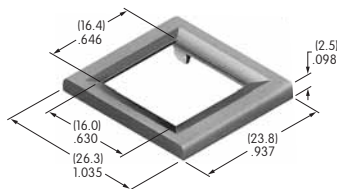

AT9000s

AT9201
Bezel
 Polycarbonate
 Colors: A B C E F G H
 Series: MLW

AT9410
Round Splash Cover
 Lid: Polyvinyl chloride
 Base: Polyethylene
 O-ring: Nitrile butadiene rubber
 Series: LB Panel Seal

Color Codes: A Black B White C Red D Amber E Yellow F Green G Blue H Gray J Clear