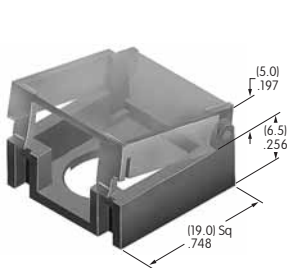

AT498
Center Barrier
Polyamide
Colors: A
Series: LB

AT494
Protective Guard
Polycarbonate & polyamide
Series: KB

AT495
Splash Cover
Polyamide & polyvinyl chloride
Series: KB