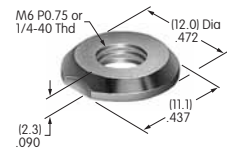

AT532T (M-metric H-inch)
Threaded Through Dress Nut
 Nickel/brass
 Series: E EB M MB20 MB24 P

AT533T (M-metric H-inch)
Threaded Through Dress Nut
 Nickel/brass
 Series: E EB M MB20 MB24 P

AT535
O-ring for MR Panel Seal
 Nitrile butadiene rubber
 Series: MR