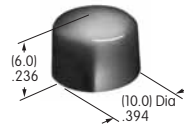

AT420
Rocker
Polycarbonate
Colors: B J
Series: LW

AT421
Filter for AT420
Polycarbonate
Colors: B C D E F G
Series: LW

AT422
Slip-on Cap
Polyethylene
Colors: A B C E F G
Series: SB40

AT423
Push-Pull Knob
Polyamide
Colors: A C
Series: SB282

AT424
Push-Pull Knob
Phenolic resin
Colors: A
Series: SB862

AT426
Solid Colored Paddle
Polycarbonate
Colors: A B C D E F G
Series: MLW

AT427
Cap for Locking Lever (code L)
Bright nickel
Brushed or colored aluminum
Colors: A C G 9
Series: M

AT428 (M-metric H-inch)
Splashproof Boot
Silicone rubber
Color: A
Series: E M P

AT429
Indicator Cap
Polycarbonate
Colors: B C D E F G
Series: P01

AT431
Large Rotary Knob
Phenolic resin
Color: A
Series: HS PS TS

AT432
Small Rotary Knob
Phenolic resin
Color: A
Series: HS PS TS

AT433
Knob for Miniature Rotaries
Polyacetal
Color: A
Series: DRA MR

Color Codes: A Black B White C Red D Amber E Yellow F Green G Blue H Gray J Clear