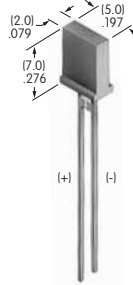

AT618
Single Element LED
Colors: C E F
Used for AT213 Bezel