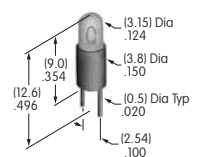

Color Codes: A Black B White C Red D Amber E Yellow F Green G Blue H Gray J Clear