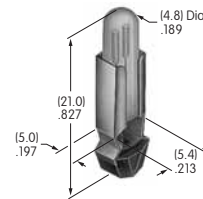

AT604
Incandescent Lamp
Volts: 6 14 28
Series: DLB
T-1 ¼ Midget Groove Base