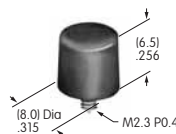

AT407
.394" Dia. Screw-on Cap
 PBT
 Colors: A B C E F G H
 Series: MB20

AT412
.748" Dia. Screw-on Cap
 Polystyrene
 Colors: A B C F
 Series: MB20 SCB WB

AT413
.315" Dia. Screw-on Cap
 PBT
 Colors: A B C E F G H
 Series: MB20