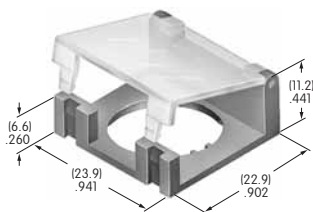

AT4072
Protective Guard
Lid: Polycarbonate
Base: Glass fiber reinforced polycarbonate
Series: YB

AT4073
Square Opaque Cap for Nonilluminated
Polycarbonate
Colors: A B C E F G
Series: UB