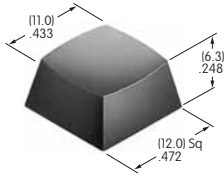

Color Codes: A Black B White C Red D Amber E Yellow F Green G Blue H Gray J Clear

AT4058
Sculptured Cap
 Polyamide
 Colors: A B C E F G H
 Series: JB

AT4059
Flat Cap
 Polycarbonate
 Colors: A B C E F G H
 Series: JB