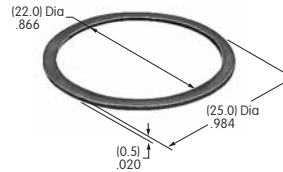

AT075
O-ring for LB Panel Seal
Nitrile butadiene rubber
Series: LB