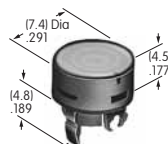

AT4033
Square Indicator Cap
Polycarbonate
Colors: JB
Series: HB