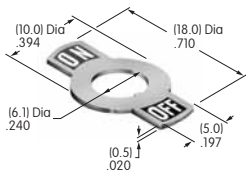

AT209
ON-OFF Plate for 6mm Threaded Bushing
 Nickel/brass
 Series: E M P

Color Codes: A Black B White C Red D Amber E Yellow F Green G Blue H Gray J Clear

AT210
ON-OFF Plate for 6mm
Threaded Bushing
 Nickel/aluminum
 Colors: Red & black ink
 Series: E M P