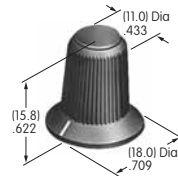

AT4100s

AT4103
Small Color Tipped Knob
Polyester with polyamide tip
Base Color: A
Tip Colors: A B C E F G H
Series: DRA MR

AT4104
Large Color Tipped Knob
Polyester with polyamide tip
Base Color: A
Tip Colors: A B C E F G H
Series: DRA MR

AT4115
Dust Cover
Lid: Polyvinyl chloride
Base: Polyamide
Series: YB

AT4116
Rectangular Opaque Cap for Nonilluminated
Polycarbonate
Colors: A B C E F G
Series: UB

AT4117
Rectangular Transparent Cap for Illuminated
Polycarbonate
Colors: C D F J
Series: UB

AT4118
Diffuser for AT4117 Rectangular Transparent Cap
Polycarbonate
Colors: B C D F
Series: UB

AT4119
Square Spot Illuminated Cap
Polycarbonate
Color: AB
Series: UB

AT4120
Rectangular Spot Illuminated Cap
Polycarbonate
Colors: AB
Series: UB

AT4124
Actuator Key
Chrome/brass
Series: SK

AT4125
LED Rocker
Polycarbonate
Colors: B C E F
Series: MLW

AT4126
Splash Cover
Polyvinyl chloride & polyamide
Color: A
Series: JWJ

Color Codes: A Black B White C Red D Amber E Yellow F Green G Blue H Gray J Clear