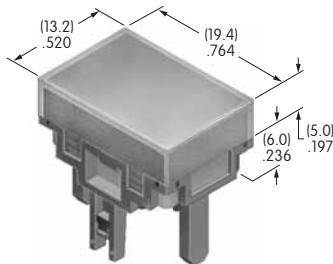

AT4177 ← *NEW*
Rectangular Cap for Bright LED
Polycarbonate
Colors: JB JC JD JF
Series: LB

AT4178 ← *NEW*
Round Cap for Bright LED
Polycarbonate
Colors: JB JC JD JF
Series: LB