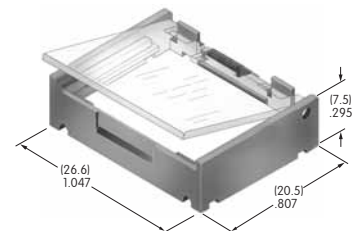

AT4172 ← **NEW**
Spring Loaded
Protective Guard
Polycarbonate & Polyamide
Coil Spring: Stainless Steel
Series: LB UB