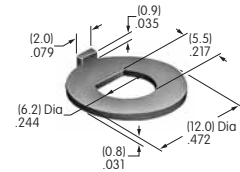

AT513H
Hex Nut
 Nickel/brass
 Series: M MB20 MB24

AT513M
Hex Nut
 Nickel/brass
 Series: B DRA E EB M MB20 MR P

AT515 (M-metric H-inch)
Locking Ring for D Flat Bushing
 Chromate/zinc/steel
 Series: DRA M MB24