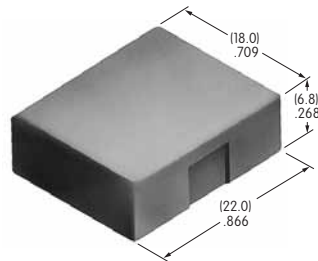

AT3073
Sculptured Cap for Nonilluminated
Polycarbonate
Colors: JA JB JC JE JF
Series: UB2