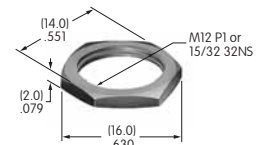

AT530
Panel Mount for Single Pole
Polyamide & polyacetel
Colors: A B C E F G H
Series: A AB

Color Codes: A Black B White C Red D Amber E Yellow F Green G Blue H Gray J Clear