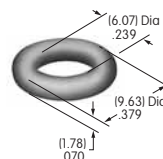

AT511 (M-metric H-inch)
Knurled Cap Nut
Chrome/brass
Series: E EB M MB20 MB24 P

AT512 (M-metric H-inch)
Conical Nut
Chrome/brass
Series: EB MB20

AT512C (M-metric H-inch)
Conical Nut
Chrome/brass
Series: EB MB20

AT513H
Hex Nut
Nickel/brass
Series: M MB20 MB24

AT513M
Hex Nut
Nickel/brass
Series: B DRA E EB M MB20 MR P

AT515 (M-metric H-inch)
Locking Ring for D Flat Bushing
Chromate/zinc/steel
Series: DRA M MB24

AT516
O-ring
Nitrile butadiene rubber
Series: M MB20

AT517
Mounter for Square Cap
Glass fiber reinforced polyamide
Color: A
Series: DLB

AT518
Locking Ring
Chromate/zinc/steel
Series: HS PS TS

AT520
Lockwasher
Chromate/zinc/steel
Series: HS PS TS

AT526
Hex Mounting Nut
Nickel/steel
Series: HS PS TS

AT527 (M-metric H-inch)
Hex Mounting Nut
Nickel/steel
Series: M P S SB SK

Color Codes: A Black B White C Red D Amber E Yellow F Green G Blue H Gray J Clear