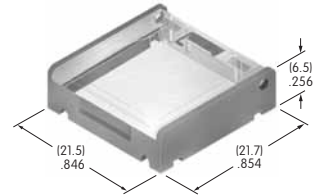

AT4142
Spring Loaded Protective Guard
Cover: Polycarbonate
Base: GFR Polyamide
Coil Spring: Stainless Steel
Series: UB2