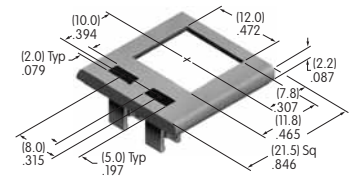

AT210
ON-OFF Plate for 6mm
Threaded Bushing
Nickel/aluminum
Colors: Red & black ink
Series: E M P

AT211
ON-OFF Plate for 6mm
Threaded Bushing
Nickel/aluminum
Colors: Red & black enamel
Series: E M P

AT212
Bezel with 2 AT617 LEDs
Polycarbonate
Color: A
Series: EB M MB24

AT213
Bezel with 2 AT618 LEDs
Polycarbonate
Color: A
Series: EB M MB24

AT214
ON-OFF Plate for 12mm
Threaded Bushing
Nickel/aluminum
Colors: Red & black ink
Series: M P S

AT215
ON-OFF Plate for 12mm
Threaded Bushing
Nickel/aluminum
Colors: Red & black enamel
Series: M P S

AT217
Small Bezel
Polyamide
Colors: A B H
Series: JWM

AT218
Large Bezel
Polyamide
Colors: A B H
Series: JWJ

AT400s

AT401
Splashproof Boot Assembly
Nitrile butadiene rubber for A
Ethylene propylene rubber for H
Colors: A H
Series: M P S WT

AT401P
O-ring
Natural rubber
Color: A
Series: M MB2000 WB WT TL

AT402
Splashproof Boot
Silicone rubber for A C E F
Ethylene propylene rubber for H
Colors: A C E F H
Series: M P S

Color Codes: A Black B White C Red D Amber E Yellow F Green G Blue H Gray J Clear