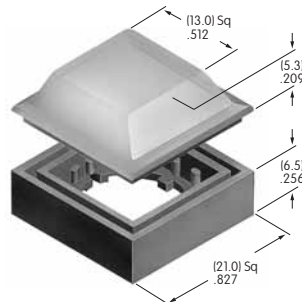

AT499
Protective Guard for Square
Polycarbonate & polyamide
Series: LB

AT496
.295" Dia. Cap
Polyamide
Colors: A B C
Series: AB BB FB M2B MB24

AT497
End Barrier
Polyamide
Colors: A
Series: LB