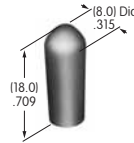

AT407
.394" Dia. Screw-on Cap
PBT
Colors: A B C E F G H
Series: MB20