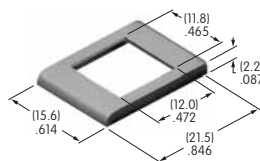

AT208
Bezel with AT070 LED
Polycarbonate
Color: A
Series: EB M MB24