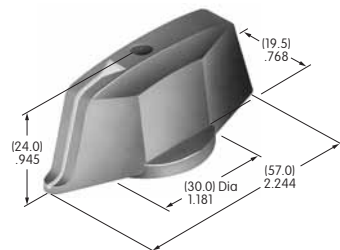

AT432
Small Rotary Knob
Phenolic resin
Color: A
Series: HS PS TS