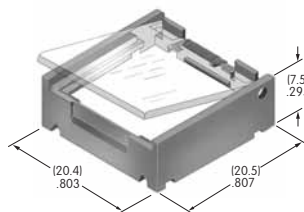

AT4162
Square Cap
for Bright LED
Polycarbonate
Colors: JB JC JD JF
Series: LB

AT4163
Rectangular Cap
for Bright LED
Polycarbonate
Colors: JB JC JD JF
Series: LB

AT4164
Round Cap
for Bright LED
Polycarbonate
Colors: JB JC JD JF
Series: LB

AT4165
Round Cap
for Bright LED
Polycarbonate
Colors: JB JC JD JF
Series: LB

AT4166
Square Cap
for Bright LED
Polycarbonate
Colors: CB DB FB
Series: HB

AT4167
Round Cap
for Bright LED
Polycarbonate
Colors: CB DB FB
Series: HB

AT4168
Square Indicator Cap
for Bright LED
Polycarbonate
Colors: CB DB FB
Series: HB

AT4169
Round Indicator Cap
for Bright LED
Polycarbonate
Colors: CB DB FB
Series: HB

AT4170 ← **NEW**
Spring Loaded
Protective Guard
Polycarbonate & Polyamide
Coil Spring: Stainless Steel
Series: UB2

AT4171 ← **NEW**
Spring Loaded
Protective Guard
Polycarbonate & Polyamide
Coil Spring: Stainless Steel
Series: LB UB

AT4172 ← **NEW**
Spring Loaded
Protective Guard
Polycarbonate & Polyamide
Coil Spring: Stainless Steel
Series: LB UB

Color Codes: A Black B White C Red D Amber E Yellow F Green G Blue H Gray J Clear