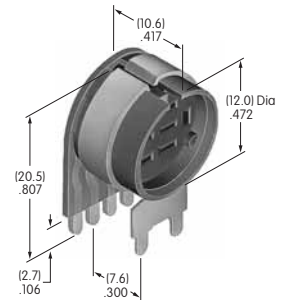

AT074
Mounting Nut for LB Panel Seal
Chromate/brass
Series: LB

AT075
O-ring for LB Panel Seal
Nitrile butadiene rubber
Series: LB

AT077
Single Pole Right Angle PC Adaptor
Fiberglass reinforced polyamide
Series: KB