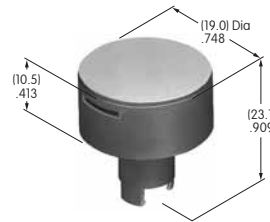

AT442
.394" Dia. Snap-on Cap
Polycarbonate
Colors: A B C E F G H
Series: EB M2B MB20

AT443
.315" Dia. Snap-on Cap
Polycarbonate
Colors: A B C E F G H
Series: EB M2B MB20

AT444
Bat Lever Conical Cap
Polyethylene
Colors: A B C E F G
Series: E M M2T

AT445
Cap for Color Tipped Cone Toggle
Polycarbonate
Colors: A B C E F G
Series: M

AT446
.748" Dia. Round Design Cap
Polycarbonate
Holder Color: A
Lens Color: B C F G
Series: DLB