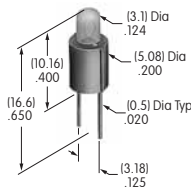

AT607N
Neon Lamp
Volts: 110
Series: LB
T-1 Bi-pin