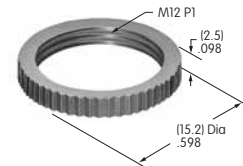

AT503
Hex Face Nut
 Chrome/brass
 Series: M P S SB WB WT

AT504
Knurled Face Nut
 Chrome/brass
 Series: M P S SB WB WT

AT506
Locking Ring
 Chromate/zinc/steel
 Series: M MB20 SB

AT507 (M-metric H-inch)
Locking Ring
 Chromate/zinc/steel
 Series: E EB M MB20 MB24 MR P