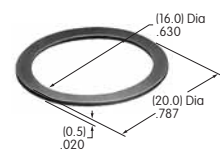

AT541
O-ring for Panel Seal with AT4115
Nitrile butadiene rubber
Series: YB

Color Codes: A Black B White C Red D Amber E Yellow F Green G Blue H Gray J Clear