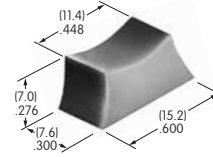

AT066
.300" Wide Rocker

Polyamide
Colors: A B C E F G
Series: A

AT065-2 accommodates panel thickness 1.57~3.18mm (.062~.125")