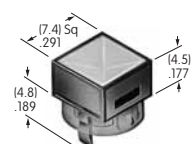

Color Codes: A Black B White C Red D Amber E Yellow F Green G Blue H Gray J Clear