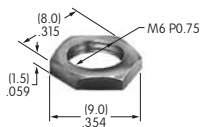

AT511 (M-metric H-inch)
Knurled Cap Nut
 Chrome/brass
 Series: E EB M MB20 MB24 P

AT512 (M-metric H-inch)
Conical Nut
 Chrome/brass
 Series: EB MB20

AT512C (M-metric H-inch)
Conical Nut
 Chrome/brass
 Series: EB MB20

AT513H
Hex Nut
 Nickel/brass
 Series: M MB20 MB24

AT513M
Hex Nut
 Nickel/brass
 Series: B DRA E EB M MB20 MR P

AT515 (M-metric H-inch)
Locking Ring for D Flat Bushing
 Chromate/zinc/steel
 Series: DRA M MB24