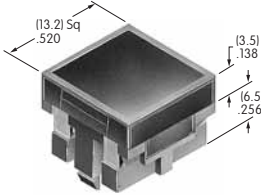

AT4162
Square Cap
for Bright LED
Polycarbonate
Colors: JB JC JD JF
Series: LB

AT4163
Rectangular Cap
for Bright LED
Polycarbonate
Colors: JB JC JD JF
Series: LB