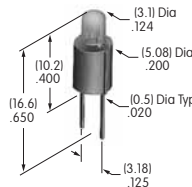

AT611
Incandescent Lamp
Volts: 5 12
Series: KB YB
T-1 Bi-pin