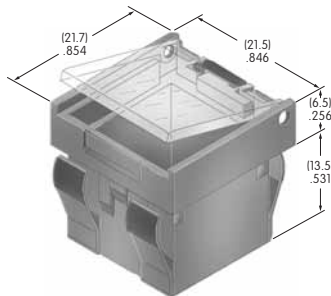

AT4166
Square Cap
for Bright LED
Polycarbonate
Colors: CB DB FB
Series: HB

AT4167
Round Cap
for Bright LED
Polycarbonate
Colors: CB DB FB
Series: HB

AT4168
Square Indicator Cap
for Bright LED
Polycarbonate
Colors: CB DB FB
Series: HB

AT4169
Round Indicator Cap
for Bright LED
Polycarbonate
Colors: CB DB FB
Series: HB

AT4170 ← **NEW**
Spring Loaded
Protective Guard
Polycarbonate & Polyamide
Coil Spring: Stainless Steel
Series: UB2

AT4171 ← **NEW**
Spring Loaded
Protective Guard
Polycarbonate & Polyamide
Coil Spring: Stainless Steel
Series: LB UB