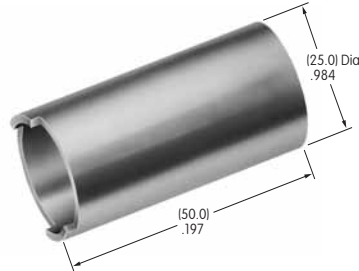

AT112
Socket Wrench
Nickel/brass
Series: LB