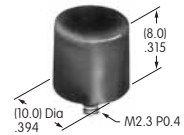

AT402S
Splashproof Boot
Silicone rubber
Color: A
Series: M

AT405
Solid Colored Rocker
Polycarbonate
Colors: A B C D E F G
Series: MLW

AT406
Bat Lever Cap
Polyvinyl chloride
Colors: A B C D E F G
Series: M P S

AT407
.394" Dia. Screw-on Cap
PBT
Colors: A B C E F G H
Series: MB20

AT412
.748" Dia. Screw-on Cap
Polystyrene
Colors: A B C F
Series: MB20 SCB WB

AT413
.315" Dia. Screw-on Cap
PBT
Colors: A B C E F G H
Series: MB20

AT414
.520" Dia. Screw-on Cap
PBT
Colors: A B C D E F G H
Series: MB20 SB SCB WB

AT415
Bat Lever Cap
Polyethylene
Colors: A B C E F G
Series: E M M2T

AT416
Lamp Cover for AT602
Silicone rubber
Colors: C D F
Series: LW

AT417
.346" Dia. Solid Colored Cap
Polycarbonate
Colors: B C D E F G
Series: DLB

AT418
.512" Dia. Solid Colored Cap
Polycarbonate
Colors: B C D E F G
Series: DLB

AT419
.748" Sq. Solid Colored Cap
Polycarbonate
Colors: B C D E F G
Series: DLB

Color Codes: A Black B White C Red D Amber E Yellow F Green G Blue H Gray J Clear