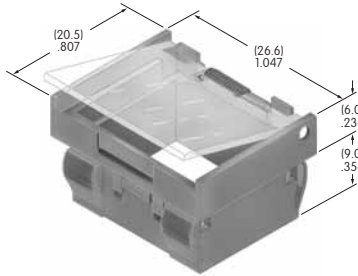

AT4174 ← *NEW*
Spring Loaded Protective Guard
Polycarbonate & Polyamide
Coil Spring: Stainless Steel
Series: UB