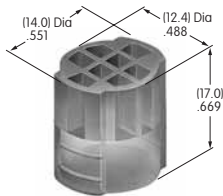

AT010s~ AT090s

AT016
16mm Hex Mounting Nut
Nickel/brass
Series: CKM

AT019
19mm Hex Mounting Nut
Nickel/brass
Series: CKL

AT050
Knurled Nut
Nickel/brass
Series: SB40

AT055
Crossover Guard
Polypropylene
Series: KB