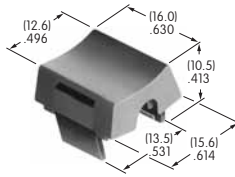

AT406
Bat Lever Cap
Polyvinyl chloride
Colors: A B C D E F G
Series: M P S