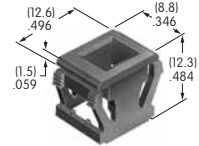

AT531
Panel Mount for Single or Double Pole
Polyamide & polyacetel
Colors: A B C E F G H
Series: A AB

AT532 (M-metric H-inch)
Dress Cap Nut
Nickel/brass
Series: E EB M MB20 MB24 P

AT532T (M-metric H-inch)
Threaded Through Dress Nut
Nickel/brass
Series: E EB M MB20 MB24 P

AT533T (M-metric H-inch)
Threaded Through Dress Nut
Nickel/brass
Series: E EB M MB20 MB24 P

AT535
O-ring for MR Panel Seal
Nitrile butadiene rubber
Series: MR

AT536
Hex Nut
Nickel/brass
Series: FB

AT537
O-ring
Nitrile butadiene rubber
Series: S

AT541
O-ring for Panel Seal with AT4115
Nitrile butadiene rubber
Series: YB

Color Codes: A Black B White C Red D Amber E Yellow F Green G Blue H Gray J Clear