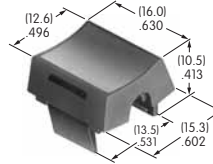

AT438
Design Rocker
Polycarbonate
Colors: B C D F G
Series: MLW

AT442
.394" Dia. Snap-on Cap
Polycarbonate
Colors: A B C E F G H
Series: EB M2B MB20