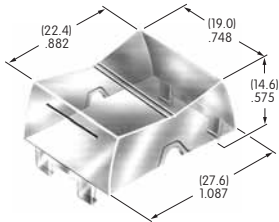

AT420
Rocker
Polycarbonate
Colors: B J
Series: LW

AT421
Filter for AT420
Polycarbonate
Colors: B C D E F G
Series: LW