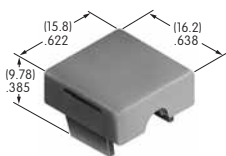

AT429
Indicator Cap
Polycarbonate
Colors: B C D E F G
Series: P01

AT431
Large Rotary Knob
Phenolic resin
Color: A
Series: HS PS TS