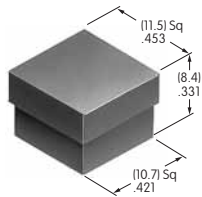

AT465
.453" Square Cap
Polycarbonate
Colors: A B C E F G H
Series: EB MB24

AT466
.453" False Illuminated Rocker
Polycarbonate
Cap Color: A
Window Color: B/C
Series: M