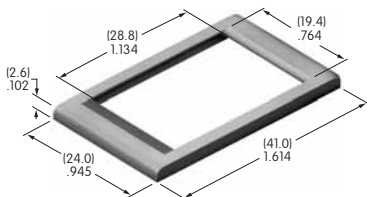

AT206
Bezel
Polycarbonate
Colors: A B C E F G H
Series: LW

AT207
Bezel
Polycarbonate
Colors: A B C E F G H
Series: EB MB24