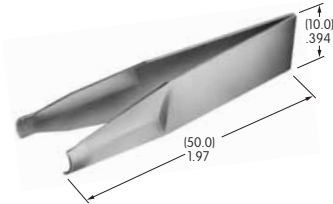

AT109
Cap Extractor
 Stainless Steel
 Series: HB LB KB UB YB

AT110
Socket Wrench
 Brass
 Series: HB

Color Codes: A Black B White C Red D Amber E Yellow F Green G Blue H Gray J Clear

AT111
Lamping Tool
 Stainless steel
 Series: HB KB YB