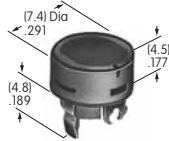

AT4162
Square Cap
for Bright LED
Polycarbonate
Colors: JB JC JD JF
Series: LB

AT4163
Rectangular Cap
for Bright LED
Polycarbonate
Colors: JB JC JD JF
Series: LB

AT4164
Round Cap
for Bright LED
Polycarbonate
Colors: JB JC JD JF
Series: LB

AT4165
Round Cap
for Bright LED
Polycarbonate
Colors: JB JC JD JF
Series: LB

AT4166
Square Cap
for Bright LED
Polycarbonate
Colors: CB DB FB
Series: HB

AT4167
Round Cap
for Bright LED
Polycarbonate
Colors: CB DB FB
Series: HB

AT4168
Square Indicator Cap
for Bright LED
Polycarbonate
Colors: CB DB FB
Series: HB

AT4169
Round Indicator Cap
for Bright LED
Polycarbonate
Colors: CB DB FB
Series: HB

AT4170 ← **NEW**
Spring Loaded
Protective Guard
Polycarbonate & Polyamide
Coil Spring: Stainless Steel
Series: UB2

AT4171 ← **NEW**
Spring Loaded
Protective Guard
Polycarbonate & Polyamide
Coil Spring: Stainless Steel
Series: LB UB

AT4172 ← **NEW**
Spring Loaded
Protective Guard
Polycarbonate & Polyamide
Coil Spring: Stainless Steel
Series: LB UB

Color Codes: A Black B White C Red D Amber E Yellow F Green G Blue H Gray J Clear