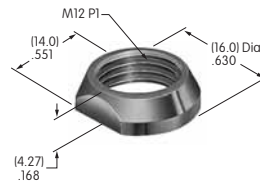

AT056T
Threaded Through Dress Nut
Chrome/brass
Series: M P S