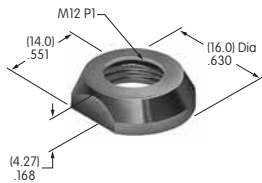

AT056
Dress Cap Nut
Chrome/brass
Series: M P S