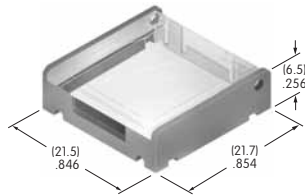

AT4140
Cap for Mounter AT547
Polycarbonate
Colors: A B C H
Series: JB

AT4141
Protective Guard
Cover: Polycarbonate
Base: GFR Polyamide
Series: UB2