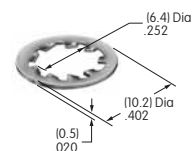

AT509
Internal Tooth Lockwasher
Chromate/zinc/steel
Series: DRA M MR P S SB

Color Codes: A Black B White C Red D Amber E Yellow F Green G Blue H Gray J Clear