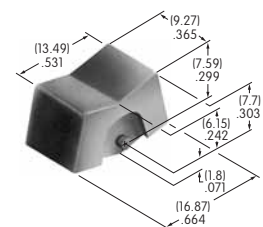

Color Codes: A Black B White C Red D Amber E Yellow F Green G Blue H Gray J Clear