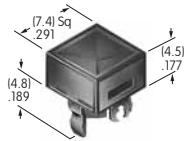

AT4166
Square Cap
for Bright LED
Polycarbonate
Colors: CB DB FB
Series: HB

AT4167
Round Cap
for Bright LED
Polycarbonate
Colors: CB DB FB
Series: HB