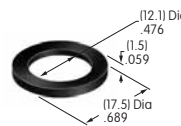

AT210
ON-OFF Plate for 6mm
Threaded Bushing
Nickel/aluminum
Colors: Red & black ink
Series: E M P

AT211
ON-OFF Plate for 6mm
Threaded Bushing
Nickel/aluminum
Colors: Red & black enamel
Series: E M P

AT212
Bezel with 2 AT617 LEDs
Polycarbonate
Color: A
Series: EB M MB24

AT213
Bezel with 2 AT618 LEDs
Polycarbonate
Color: A
Series: EB M MB24

AT214
ON-OFF Plate for 12mm
Threaded Bushing
Nickel/aluminum
Colors: Red & black ink
Series: M P S

AT215
ON-OFF Plate for 12mm
Threaded Bushing
Nickel/aluminum
Colors: Red & black enamel
Series: M P S

AT217
Small Bezel
Polyamide
Colors: A B H
Series: JWM

AT218
Large Bezel
Polyamide
Colors: A B H
Series: JWJ

AT400s

AT401
Splashproof Boot Assembly
Nitrile butadiene rubber for A
Ethylene propylene rubber for H
Colors: A H
Series: M P S WT

AT401P
O-ring
Natural rubber
Color: A
Series: M MB2000 WB WT TL

AT402
Splashproof Boot
Silicone rubber for A C E F
Ethylene propylene rubber for H
Colors: A C E F H
Series: M P S

Color Codes: A Black B White C Red D Amber E Yellow F Green G Blue H Gray J Clear