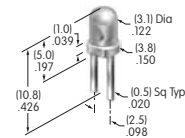

AT628
Double Element LED
 Colors: C D F
 Series: YB
 T-1 Bi-pin

AT629
Single Element LED
 Color: B
 Series: HB
 T-1 Bi-pin

AT630
Single Element LED
 Color: F
 Series: HB
 T-1 Bi-pin

AT631
Single Element LED
 Color: B
 Series: KB LB YB
 T-1 Bi-pin