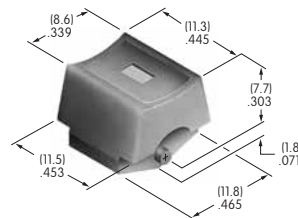

AT467
Short Paddle
Polyamide
Colors: A B C E F G H
Series: A B M