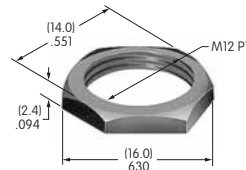

AT503
Hex Face Nut
 Chrome/brass
 Series: M P S SB WB WT

AT504
Knurled Face Nut
 Chrome/brass
 Series: M P S SB WB WT

AT506
Locking Ring
 Chromate/zinc/steel
 Series: M MB20 SB

AT507 (M-metric H-inch)
Locking Ring
 Chromate/zinc/steel
 Series: E EB M MB20 MB24 MR P