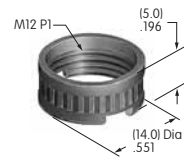

AT057
Mounting Nut
Nickel/brass
Series: KB