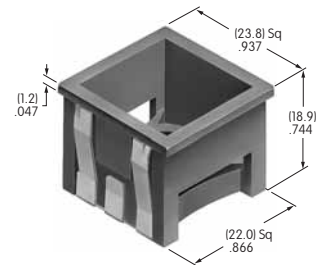

AT516
O-ring
Nitrile butadiene rubber
Series: M MB20

AT517
Mounter for Square Cap
Glass fiber reinforced polyamide
Color: A
Series: DLB