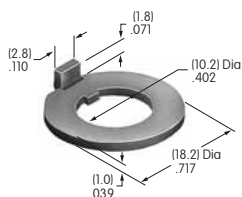

AT527A
Black Hex Face Nut
Chrome
Series: TL

AT518
Locking Ring
Chromate/zinc/steel
Series: HS PS TS

AT520
Lockwasher
Chromate/zinc/steel
Series: HS PS TS