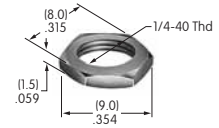

AT511 (M-metric H-inch)
Knurled Cap Nut
 Chrome/brass
 Series: E EB M MB20 MB24 P

AT512 (M-metric H-inch)
Conical Nut
 Chrome/brass
 Series: EB MB20

AT512C (M-metric H-inch)
Conical Nut
 Chrome/brass
 Series: EB MB20

AT513H
Hex Nut
 Nickel/brass
 Series: M MB20 MB24

AT513M
Hex Nut
 Nickel/brass
 Series: B DRA E EB M MB20 MR P

AT515 (M-metric H-inch)
Locking Ring for D Flat Bushing
 Chromate/zinc/steel
 Series: DRA M MB24