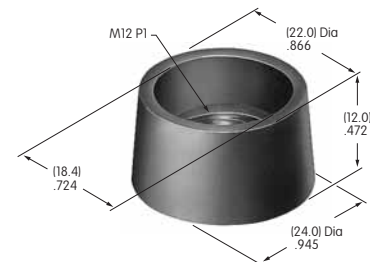

Color Codes: A Black B White C Red D Amber E Yellow F Green G Blue H Gray J Clear