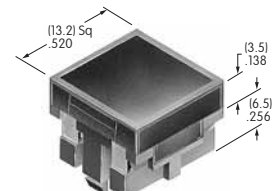

Color Codes: A Black B White C Red D Amber E Yellow F Green G Blue H Gray J Clear