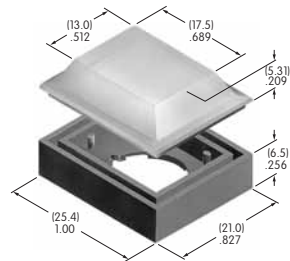

AT4026
Rectangular Solid Colored Cap
Polycarbonate
Colors: BJ CJ EJ FJ GJ
Series: LB