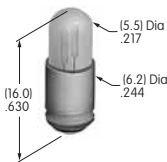

AT604N
Neon Lamp
Volts: 110
Series: DLB
T-1 ¼ Midget Groove Base

AT607
Incandescent Lamp
Volts: 5 12
Series: LB
T-1 Bi-pin