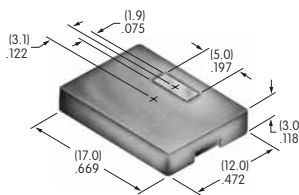

AT4120
Rectangular Spot Illuminated Cap
Polycarbonate
Colors: AB
Series: UB

AT4124
Actuator Key
Chrome/brass
Series: SK