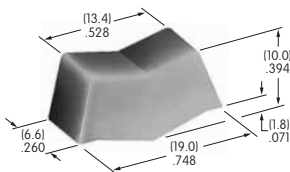

AT469
.260" Wide Rocker
Polyamide
Colors: A B C D E F G H
Series: A

AT475
.201" Dia. Cap
Polyamide
Colors: A B C
Series: AB BB FB M2B MB24

AT476
Square Solid Colored Cap
Polycarbonate
Colors: BJ CJ EJ FJ GJ
Series: LB