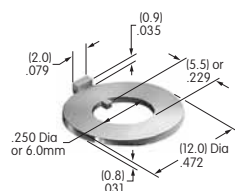

AT503
Hex Face Nut
 Chrome/brass
 Series: M P S SB WB WT

AT504
Knurled Face Nut
 Chrome/brass
 Series: M P S SB WB WT

AT506
Locking Ring
 Chromate/zinc/steel
 Series: M MB20 SB

AT507 (M-metric H-inch)
Locking Ring
 Chromate/zinc/steel
 Series: E EB M MB20 MB24 MR P