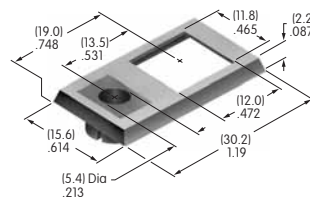

AT209
ON-OFF Plate for 6mm Threaded Bushing
 Nickel/brass
 Series: E M P

Color Codes: A Black B White C Red D Amber E Yellow F Green G Blue H Gray J Clear

AT210
ON-OFF Plate for 6mm
Threaded Bushing
 Nickel/aluminum
 Colors: Red & black ink
 Series: E M P