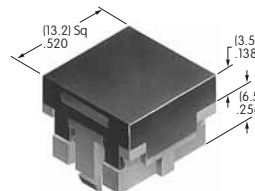

AT477
Square Colored Insert Cap
Polycarbonate
Colors: JB JC JE JF JG
Series: LB