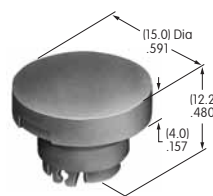

AT2100s

AT2107
Bezel
 Polyamide
 Colors: A B C E F G H
 Series: M M2100

AT3000s

AT3001
Square Solid Cap
 Polycarbonate
 Colors: BB CB EB FB GB
 Series: YB

AT3002
Round Solid Cap
 Polycarbonate
 Colors: BB CB EB FB GB
 Series: YB