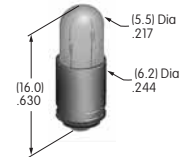

AT543
Support Bracket
Tin/steel
Series: MRK

AT546
Mounting Bracket for Block Mounting
Tin-lead/phosphor bronze
Series: GB2

AT547
Mounter for AT4140
Polyamide
Color: A
Series: JB

AT600s

AT602
Incandescent Lamp
Volts: 6 12 18 24 28
Series: LW MLW
T-1 ½ Pilot Slide Base

AT602N
Neon Lamp
Volts: 110
Series: LW MLW
T-1 ½ Pilot Slide Base

AT604
Incandescent Lamp
Volts: 6 14 28
Series: DLB
T-1 ¼ Midget Groove Base

AT604N
Neon Lamp
Volts: 110
Series: DLB
T-1 ¼ Midget Groove Base

AT607
Incandescent Lamp
Volts: 5 12
Series: LB
T-1 Bi-pin

AT607N
Neon Lamp
Volts: 110
Series: LB
T-1 Bi-pin

AT611
Incandescent Lamp
Volts: 5 12
Series: KB YB
T-1 Bi-pin

Color Codes: A Black B White C Red D Amber E Yellow F Green G Blue H Gray J Clear