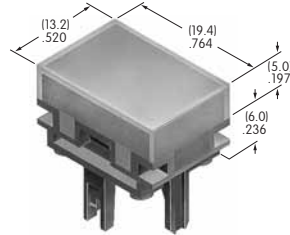

AT4164
Round Cap
for Bright LED
Polycarbonate
Colors: JB JC JD JF
Series: LB