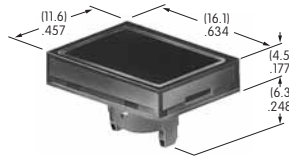

AT4023
Rectangular Cap for LED
Polycarbonate
Colors: JB JC JD JF
Series: KB