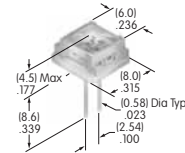

AT627
4-element LED
With Resistor; Volts: 5 12 24
Colors: C D F
Series: LB
T-1 Bi-pin