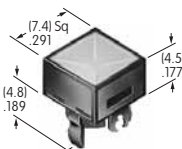

AT4032
Round Cap for Bright & Super Bright LED
Polycarbonate
Colors: JB
Series: HB