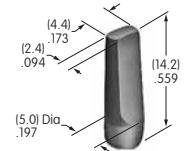

AT460
Long Plastic Toggle Tip
Polyethylene
Colors: A B C E F G
Series: M

AT461
.476" Wide Paddle
Polycarbonate
Colors: A B C E F G H
Series: M M2T

AT463
.748" Sq. Spot Illuminated Cap
Polycarbonate
Color: A
Series: DLB

AT464
.748" Dia. Spot Illuminated Cap
Polycarbonate
Color: A
Series: DLB

AT465
.453" Square Cap
Polycarbonate
Colors: A B C E F G H
Series: EB MB24

AT466
.453" False Illuminated Rocker
Polycarbonate
Cap Color: A
Window Color: B/C
Series: M

AT467
Short Paddle
Polyamide
Colors: A B C E F G H
Series: A B M

AT468
Long Paddle
Polyamide
Colors: A B C E F G H
Series: A B M

AT469
.260" Wide Rocker
Polyamide
Colors: A B C D E F G H
Series: A

AT475
.201" Dia. Cap
Polyamide
Colors: A B C
Series: AB BB FB M2B MB24

AT476
Square Solid Colored Cap
Polycarbonate
Colors: BJ CJ EJ FJ GJ
Series: LB

AT477
Square Colored Insert Cap
Polycarbonate
Colors: JB JC JE JF JG
Series: LB

Color Codes: A Black B White C Red D Amber E Yellow F Green G Blue H Gray J Clear