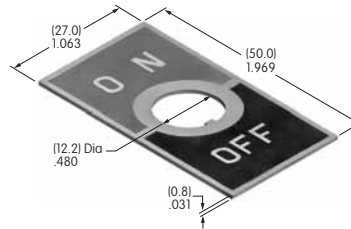

AT112
Socket Wrench
 Nickel/brass
 Series: LB

AT200s

AT201
ON-OFF Plate for 12mm Threaded Bushing
 Nickel/brass
 Series: M P S

AT202
ON-OFF Plate for 12mm Threaded Bushing
 Nickel/aluminum
 Colors: Red & black enamel
 Series: M P S