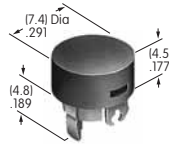

AT4034
Round Indicator Cap
Polycarbonate
Colors: JB
Series: HB

AT4035
Square Nonilluminated Cap
Polycarbonate
Colors: A B C E F G
Series: HB

AT4036
Round Nonilluminated Cap
Polycarbonate
Colors: B C E F G
Series: HB

AT4041 (M-metric H-inch)
Waterproof Boot for Momentary
Silicone Rubber
Series: MB

AT4042 (M-metric H-inch)
Waterproof Boot for Alternate
Silicone Rubber
Series: MB

AT4043
Waterproof Boot
Silicone Rubber
Series: MB WB

AT4051
Spot Illuminated Cap
Polycarbonate
Colors: AB
Series: KB

AT4052
Spot Illuminated Cap
Polycarbonate
Colors: AB
Series: HB

AT4054
Round Solid Colored Cap
Polycarbonate
Colors: BJ CJ EJ FJ GJ
Series: LB Panel Seal

AT4055
Round Colored Insert Cap
Polycarbonate
Colors: JB JC JE JF JG
Series: LB Panel Seal

AT4056
Round Cap for LED
Polycarbonate
Colors: JB JC JD JF
Series: LB Panel Seal

AT4057
Protective Guard for Rectangular
Polycarbonate
Series: LB

Color Codes: A Black B White C Red D Amber E Yellow F Green G Blue H Gray J Clear