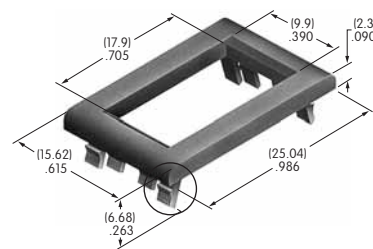

AT063
Washer
Nitrile butadiene rubber
Color: A
Series: B Threaded Bushing

AT064-1
Panel Frame for Rocker & Paddle .365" Wide
Polyamide
Color: A
Series: M

AT064-1 accommodates panel thickness 1.2~2.3mm (.047~.090")