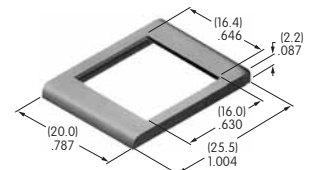

AT111
Lamping Tool
Stainless steel
Series: HB KB YB

AT112
Socket Wrench
Nickel/brass
Series: LB

AT200s

AT201
ON-OFF Plate for 12mm Threaded Bushing
Nickel/brass
Series: M P S

AT202
ON-OFF Plate for 12mm Threaded Bushing
Nickel/aluminum
Colors: Red & black enamel
Series: M P S

AT204
Bezel
Polycarbonate
Colors: A B C D E F G H
Series: MLW

AT206
Bezel
Polycarbonate
Colors: A B C E F G H
Series: LW

AT207
Bezel
Polycarbonate
Colors: A B C E F G H
Series: EB MB24

AT208
Bezel with AT070 LED
Polycarbonate
Color: A
Series: EB M MB24

AT209
ON-OFF Plate for 6mm Threaded Bushing
Nickel/brass
Series: E M P

Color Codes: A Black B White C Red D Amber E Yellow F Green G Blue H Gray J Clear