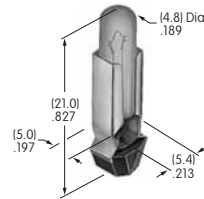

AT543
Support Bracket
 Tin/steel
 Series: MRK

AT546
Mounting Bracket for Block Mounting
 Tin-lead/phosphor bronze
 Series: GB2

AT547
Mounter for AT4140
 Polyamide
 Color: A
 Series: JB

AT600s

AT602
Incandescent Lamp
 Volts: 6 12 18 24 28
 Series: LW MLW
 T-1 ½ Pilot Slide Base