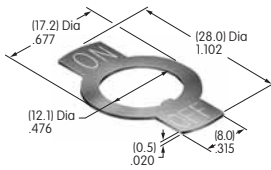

AT112
Socket Wrench
 Nickel/brass
 Series: LB

AT200s

AT201
ON-OFF Plate for 12mm Threaded Bushing
 Nickel/brass
 Series: M P S

AT202
ON-OFF Plate for 12mm Threaded Bushing
 Nickel/aluminum
 Colors: Red & black enamel
 Series: M P S