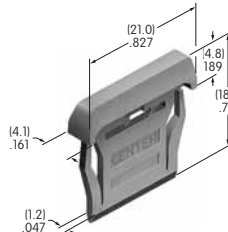

AT4144
Center Barrier
Polyamide
Color: A
Series: UB2