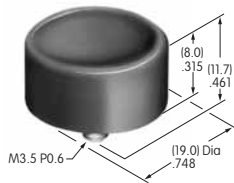

AT407
.394" Dia. Screw-on Cap
 PBT
 Colors: A B C E F G H
 Series: MB20

AT412
.748" Dia. Screw-on Cap
 Polystyrene
 Colors: A B C F
 Series: MB20 SCB WB

AT413
.315" Dia. Screw-on Cap
 PBT
 Colors: A B C E F G H
 Series: MB20