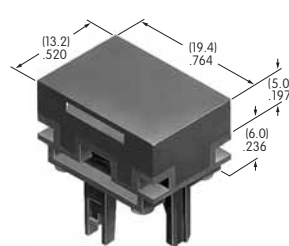

AT4027
Rectangular Colored Insert Cap
Polycarbonate
Colors: JB JC JE JF JG
Series: LB