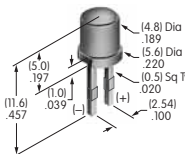

AT635 ← **NEW**
Single Element LED
Colors: C D F
Series: KB LB
T-1½ Bi-pin