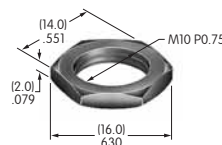

AT529
Mounter for Square Cap
Stainless steel frame
GFR PBT spacer
Series: EB

AT527 (M-metric H-inch)
Hex Mounting Nut
Nickel/steel
Series: M P S SB SK