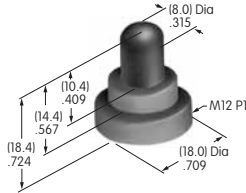

AT402S
Splashproof Boot
Silicone rubber
Color: A
Series: M

AT405
Solid Colored Rocker
Polycarbonate
Colors: A B C D E F G
Series: MLW