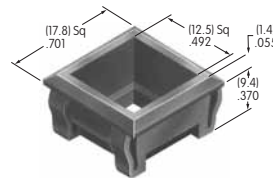

AT543
Support Bracket
Tin/steel
Series: MRK

AT546
Mounting Bracket for Block Mounting
Tin-lead/phosphor bronze
Series: GB2

AT547
Mounter for AT4140
Polyamide
Color: A
Series: JB

AT600s

AT602
Incandescent Lamp
Volts: 6 12 18 24 28
Series: LW MLW
T-1 ½ Pilot Slide Base

AT602N
Neon Lamp
Volts: 110
Series: LW MLW
T-1 ½ Pilot Slide Base

AT604
Incandescent Lamp
Volts: 6 14 28
Series: DLB
T-1 ¼ Midget Groove Base

AT604N
Neon Lamp
Volts: 110
Series: DLB
T-1 ¼ Midget Groove Base

AT607
Incandescent Lamp
Volts: 5 12
Series: LB
T-1 Bi-pin

AT607N
Neon Lamp
Volts: 110
Series: LB
T-1 Bi-pin

AT611
Incandescent Lamp
Volts: 5 12
Series: KB YB
T-1 Bi-pin

Color Codes: A Black B White C Red D Amber E Yellow F Green G Blue H Gray J Clear