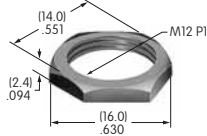

AT531
Panel Mount for Single or Double Pole
Polyamide & polyacetel
Colors: A B C E F G H
Series: A AB

AT532 (M-metric H-inch)
Dress Cap Nut
Nickel/brass
Series: E EB M MB20 MB24 P

AT532T (M-metric H-inch)
Threaded Through Dress Nut
Nickel/brass
Series: E EB M MB20 MB24 P

AT533T (M-metric H-inch)
Threaded Through Dress Nut
Nickel/brass
Series: E EB M MB20 MB24 P

AT535
O-ring for MR Panel Seal
Nitrile butadiene rubber
Series: MR

AT536
Hex Nut
Nickel/brass
Series: FB

AT537
O-ring
Nitrile butadiene rubber
Series: S

AT541
O-ring for Panel Seal with AT4115
Nitrile butadiene rubber
Series: YB

Color Codes: A Black B White C Red D Amber E Yellow F Green G Blue H Gray J Clear