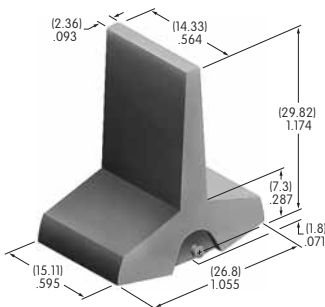

AT4157
.595" Wide Paddle
Polyamide
Colors: A B C E F G H
Series: M P

AT4158
Square Cap for Bright LED
Polycarbonate
Colors: JC JD JF
Series: KB

AT4159
Rectangular Cap for Bright LED
Polycarbonate
Colors: JC JD JF
Series: KB