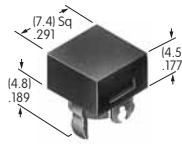

AT4036
Round Nonilluminated Cap
Polycarbonate
Colors: B C E F G
Series: HB