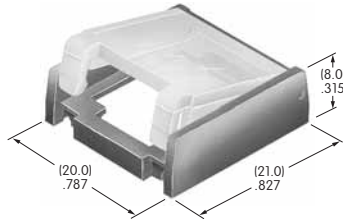

AT500s

AT501 (M-metric H-inch)
Knurled Face Nut
Chrome/brass
Series: E EB M MB20 MB24 P

AT503
Hex Face Nut
Chrome/brass
Series: M P S SB WB WT

AT504
Knurled Face Nut
Chrome/brass
Series: M P S SB WB WT

AT506
Locking Ring
Chromate/zinc/steel
Series: M MB20 SB

AT507 (M-metric H-inch)
Locking Ring
Chromate/zinc/steel
Series: E EB M MB20 MB24 MR P

AT508
Internal Tooth Lockwasher
Chromate/zinc/steel
Series: M P S SB SK TL WB WT

AT509
Internal Tooth Lockwasher
Chromate/zinc/steel
Series: DRA M MR P S SB

Color Codes: A Black B White C Red D Amber E Yellow F Green G Blue H Gray J Clear