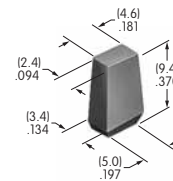

AT468
Long Paddle
Polyamide
Colors: A B C E F G H
Series: A B M