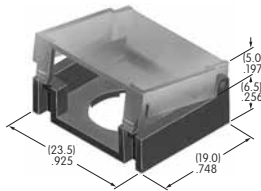

AT4024
Protective Guard
Polycarbonate & polyamide
Series: KB

AT4025
Rectangular Splash Cover
Polyvinyl chloride & polyamide
Series: KB