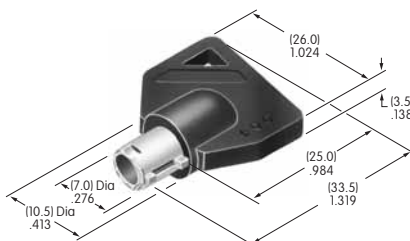

AT4143
End Barrier
 Polyamide
 Color: A
 Series: UB2

AT4144
Center Barrier
 Polyamide
 Color: A
 Series: UB2

AT4145
Square Splash Cover
 Lid: PVC; Gasket: Polyethylene
 Series: UB2

AT4146
Tubular Key
 Nickel/brass with
 ABS handle
 Color: A
 Series: CKM