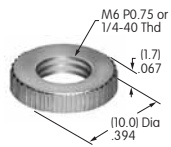

AT503
Hex Face Nut
 Chrome/brass
 Series: M P S SB WB WT

AT504
Knurled Face Nut
 Chrome/brass
 Series: M P S SB WB WT

AT506
Locking Ring
 Chromate/zinc/steel
 Series: M MB20 SB

AT507 (M-metric H-inch)
Locking Ring
 Chromate/zinc/steel
 Series: E EB M MB20 MB24 MR P