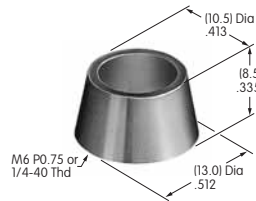

AT512C (M-metric H-inch)
Conical Nut
Chrome/brass
Series: EB MB20