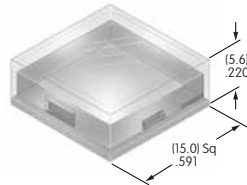

AT3077
Beveled Cap for Nonilluminated
Polycarbonate
Colors: A B C E F
Series: UB2