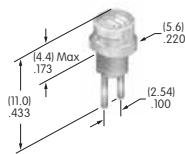

AT628
Double Element LED
Colors: C D F
Series: YB
T-1 Bi-pin

AT629
Single Element LED
Color: B
Series: HB
T-1 Bi-pin