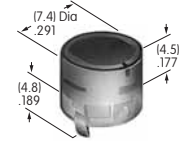

AT4169
Round Indicator Cap
for Bright LED
Polycarbonate
Colors: CB DB FB
Series: HB