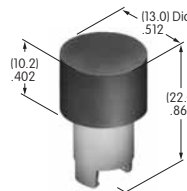

AT418
.512" Dia. Solid Colored Cap
Polycarbonate
Colors: B C D E F G
Series: DLB