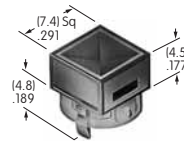

AT4168
Square Indicator Cap
for Bright LED
Polycarbonate
Colors: CB DB FB
Series: HB