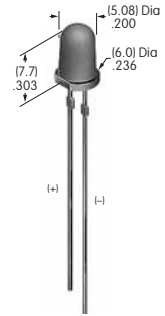

AT070
LED for AT208 Bezel

Colors: C F
Series: EB M MB24