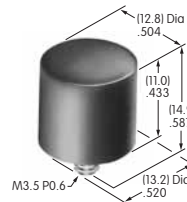

AT414
.520" Dia. Screw-on Cap
PBT
Colors: A B C D E F G H
Series: MB20 SB SCB WB

AT415
Bat Lever Cap
Polyethylene
Colors: A B C E F G
Series: E M M2T