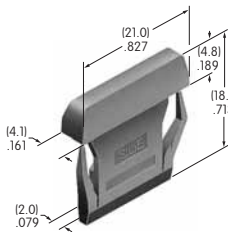

AT4143
End Barrier
Polyamide
Color: A
Series: UB2