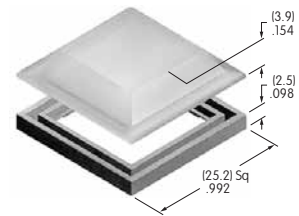

AT4143
End Barrier
 Polyamide
 Color: A
 Series: UB2

AT4144
Center Barrier
 Polyamide
 Color: A
 Series: UB2

AT4145
Square Splash Cover
 Lid: PVC; Gasket: Polyethylene
 Series: UB2

AT4146
Tubular Key
 Nickel/brass with
 ABS handle
 Color: A
 Series: CKM