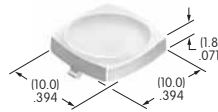

AT4077
Button for Nonilluminated
Polycarbonate
Colors: B C E F G H
Series: JB