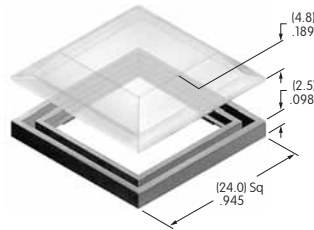

AT4000s

AT4001
Square Splash Cover
Polyvinyl chloride & polyethylene
Series: LB UB

AT4002
Round Splash Cover
Polyvinyl chloride & polyethylene
Series: LB