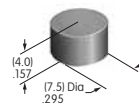

AT480
Square Spot Illuminated Cap
Polycarbonate
Cap Colors: A B C F
LED Colors: C D F CF
Series: LB

AT484
Square Nonilluminated Cap
Polycarbonate
Colors: A B C E F G H
Series: LB

AT485
Square Solid Colored Cap
Polycarbonate
Colors: A BB CB CC EB
FB FF GB GG
Series: KB

AT486
Round Solid Colored Cap
Polycarbonate
Colors: A BB CB CC EB
FB FF GB GG
Series: KB

AT487
Square Colored Insert Cap
Polycarbonate
Colors: JB JC JE JF JG
Series: KB

AT488
Round Colored Insert Cap
Polycarbonate
Colors: JB JC JE JF JG
Series: KB

AT489
Square Cap for LED
Polycarbonate
Colors: JB JC JD JF
Series: KB

AT490
Round Cap for LED
Polycarbonate
Colors: JB JC JD JF
Series: KB

AT494
Protective Guard
Polycarbonate & polyamide
Series: KB

AT495
Splash Cover
Polyamide & polyvinyl chloride
Series: KB

AT496
.295" Dia. Cap
Polyamide
Colors: A B C
Series: AB BB FB M2B MB24

AT497
End Barrier
Polyamide
Colors: A
Series: LB

Color Codes: A Black B White C Red D Amber E Yellow F Green G Blue H Gray J Clear