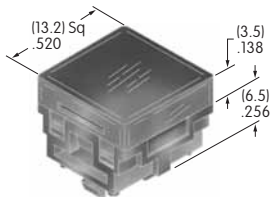

AT4176 ← *NEW*
Square Cap for Bright LED
Polycarbonate
Colors: JB JC JD JF
Series: LB