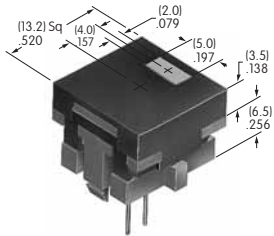

AT480
Square Spot Illuminated Cap
Polycarbonate
Cap Colors: A B C F
LED Colors: C D F CF
Series: LB

AT484
Square Nonilluminated Cap
Polycarbonate
Colors: A B C E F G H
Series: LB