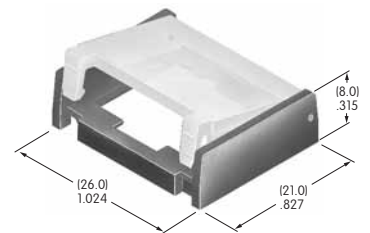

Color Codes: A Black B White C Red D Amber E Yellow F Green G Blue H Gray J Clear