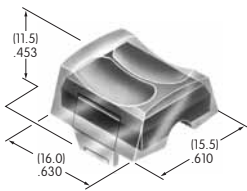

AT4127
Sculptured Rocker
Polycarbonate
Colors: B C E F
Series: MLW

AT4128
Round Cap for Super Bright LED
Polycarbonate
Colors: JB
Series: LB