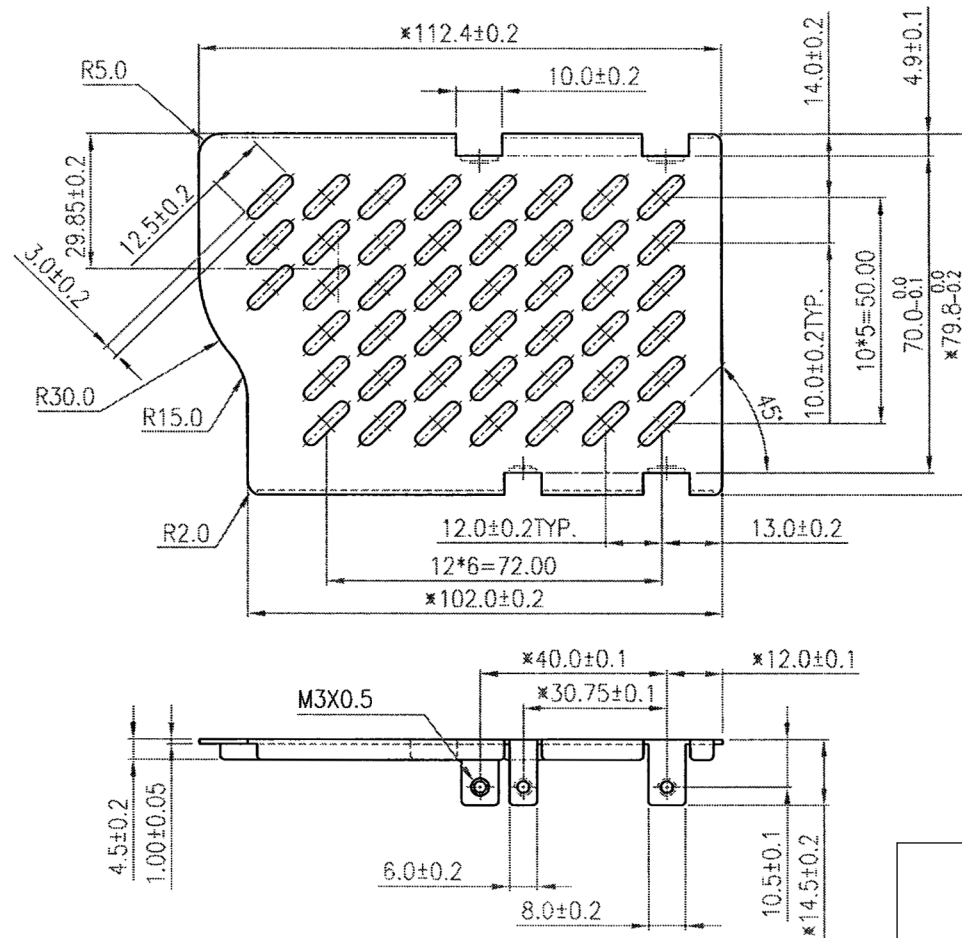

REV.	DESCRIPTION
A	NEW DRAWING

20050 SW 112th Ave.
Tualatin, OR 97062
Phone: 503-612-2332
866-372-1258
Fax: 503-612-2382
Website: www.v-infinity.com