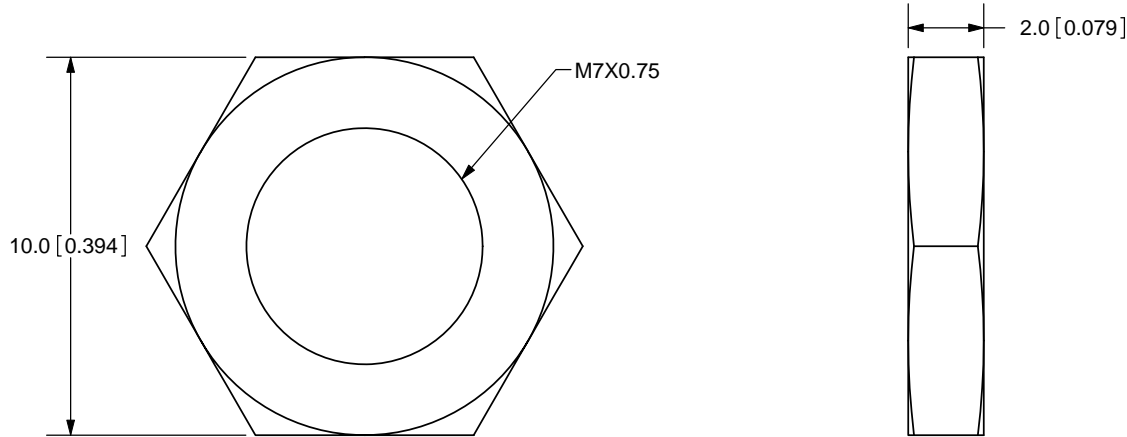

REV.	DESCRIPTION	DATE
A	NEW DRAWING	11/11/2009

TOLERANCE:
±0.1mm UNLESS OTHERWISE
SPECIFIED

CUI INC

20050 SW 112th Ave.
Tualatin, OR 97062
Phone: 503-612-2300
800-275-4899
Fax: 503-612-2383
Website: www.cui.com

TITLE: M7X0.75 NUT		REV: A
PART NO. SJ5-43502PM-nut		UNITS: MM [INCHES]
DRAWN BY: ZRJ	APPROVED BY:	SCALE: 5:1

PC FILE NAME:
SJ5-43502PM-nut

COPYRIGHT 2009
BY CUI INC.

	MATERIAL	PLATING	COLOR
BODY	Steel	Nickel	Silver