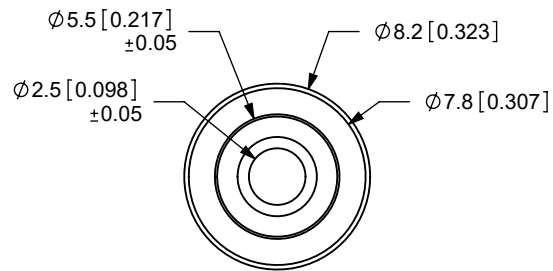

SCALE 1:1

SPECIFICATIONS:
 RATING: 24V DC @ 5A
 OPERATING TEMP: -25~70°C

| | MATERIAL | PLATING |
|-----------|----------|-------------|
| BARREL | Brass | Nickel |
| INSULATOR | POM | Black Color |
| HOUSING | ABS | |

TOLERANCE:
 ±0.2mm UNLESS OTHERWISE
 SPECIFIED

CUI INC

20050 SW 112th Ave.
 Tualatin, OR 97062
 Phone: 503-612-2300
 800-275-4899
 Fax: 503-612-2383
 Website: www.cui.com

| | | |
|-------------------|--------------------|------------|
| TITLE: DC PLUG | | REV: C |
| PART NO. PP3-002B | UNITS: MM [INCHES] | |
| DRAWN BY: RDS | APPROVED BY: | SCALE: 3:1 |