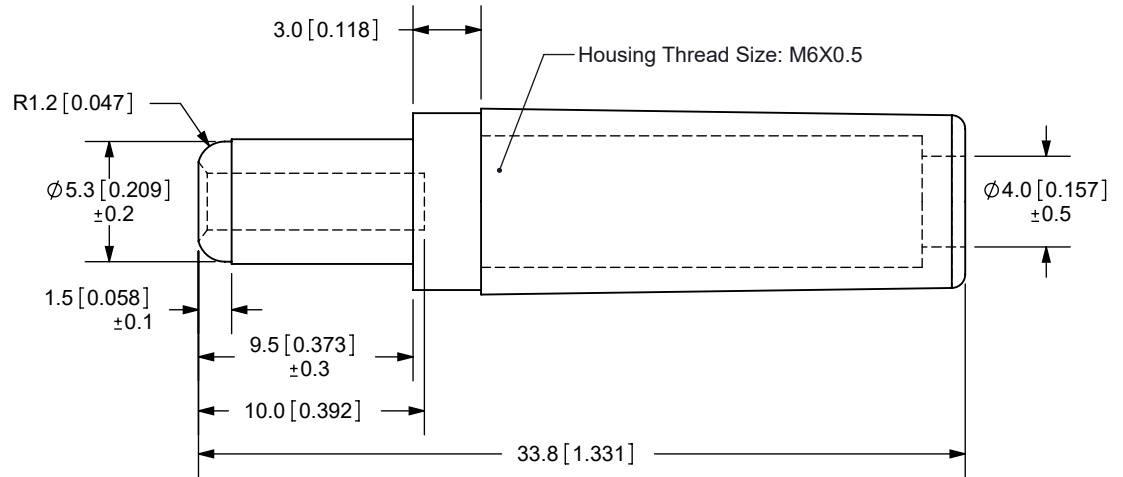

SCALE 1:1

SPECIFICATIONS:
 RATING: 24V DC @ 5A
 OPERATING TEMP: -25~70°C

| | MATERIAL | PLATING |
|-----------|----------|-------------|
| BARREL | Brass | Nickel |
| INSULATOR | POM | Black Color |
| HOUSING | ABS | |

TOLERANCE:
 ±0.2mm UNLESS OTHERWISE
 SPECIFIED

CUI INC

20050 SW 112th Ave.
 Tualatin, OR 97062
 Phone: 503-612-2300
 800-275-4899
 Fax: 503-612-2383
 Website: www.cui.com

| | | |
|-------------------|--------------------|------------|
| TITLE: DC PLUG | | REV: C |
| PART NO. PP3-002B | UNITS: MM [INCHES] | |
| DRAWN BY: RDS | APPROVED BY: | SCALE: 3:1 |