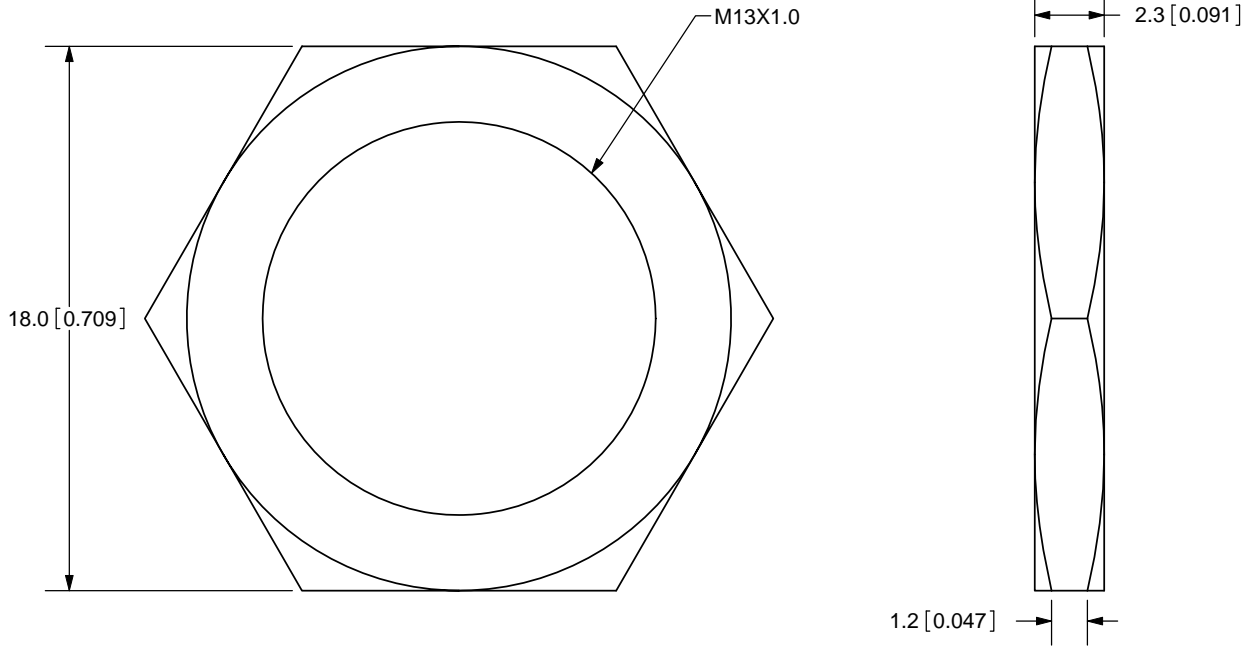

REV.	DESCRIPTION	DATE
A	NEW DRAWING	11/11/2009

TOLERANCE:
±0.1mm UNLESS OTHERWISE
SPECIFIED

CUI INC

20050 SW 112th Ave.
Tualatin, OR 97062
Phone: 503-612-2300
800-275-4899
Fax: 503-612-2383
Website: www.cui.com

TITLE: M13X1.0 NUT		REV: A
PART NO. PJ-011X-nut		UNITS: MM [INCHES]
DRAWN BY: ZRJ	APPROVED BY:	SCALE: 4:1

PC FILE NAME:
PJ-011X-nut

COPYRIGHT 2009
BY CUI INC.

	MATERIAL	PLATING	COLOR
NUT	Brass	Nickel	Silver