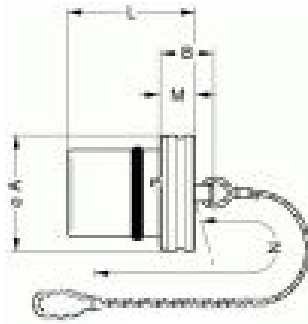

TECHNICAL DETAILS

Mechanics

Shell Style/Model	BRF*: Cap for free receptacle
Keying	No keying
Housing Material	Brass (nickel plated) shell, collet nut, latch sleeve and mid pieces
Cable Fixing	: 0 - 0 mm
Variant	
Weight	17.59 g

DRAWINGS

Draws

No keying

Dimensions

	A	B	L	M	N
mm.	17	12	20	6	85
in.	0,67	0,47	0,79	0,24	3,35

RECOMMENDED BY LEMO

Tools

None