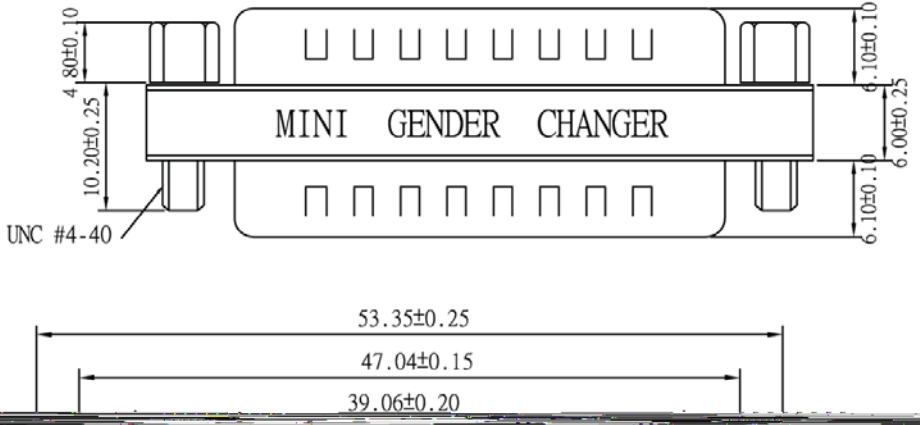

UNC #4-40 Hexscrew

Pin Out	
25P-Male	25P-Male
1	1
2	2
24	24
25	25
G	G

B

C

D

A

B

C