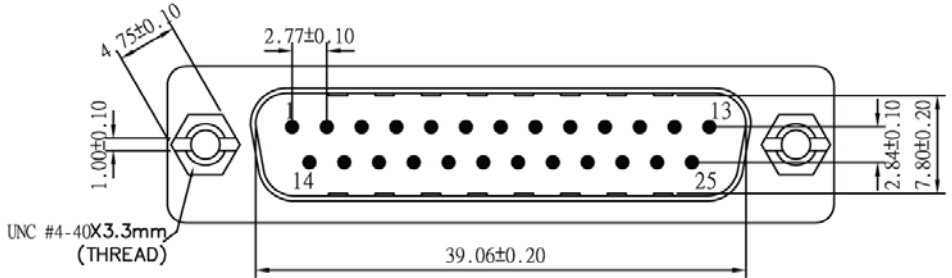

UNC #4-40 Hexscrew

Pin Out	
25P-Male	25P-Male
1	1
2	2
24	24
25	25
G	G

B

C

D

A

B

C