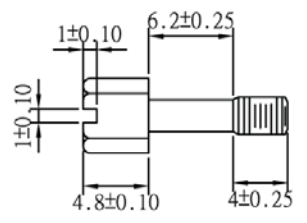

UNC #4-40 Hexscrew

Pin Out	
25P-Male	25P-Male
1	1
2	2
24	24
25	25
G	G

B

C

D

A

B

C