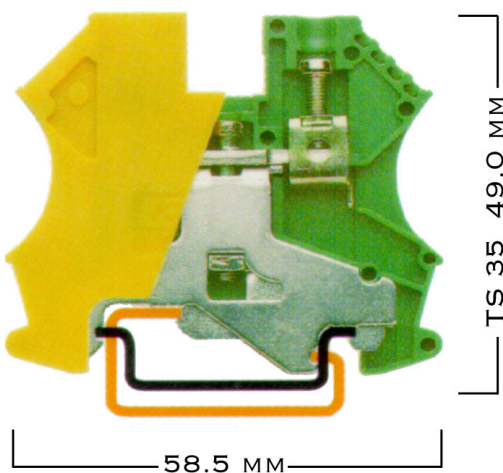

AMERICAN ELECTRICAL, INC.

INDUSTRIAL ELECTRICAL ACCESSORIES

425 SOUTHLAKE BLVD. • SUITE 9-B • RICHMOND, VA 23236 • (804) 379-2899 • FAX: (804) 379-8935

DIN RAIL MOUNTED GROUND BLOCKS

WGT 4

DESCRIPTION	AEI PART NO.	VOLTS V	AMPS A	WIRE SIZE AWG	WIDTH MM
GROUND BLOCK	331 130	600	N/A	26 ... 10	6