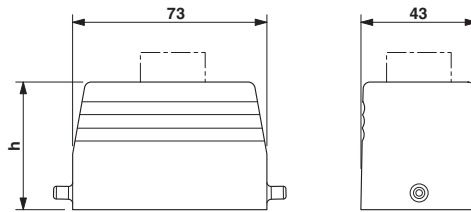

Technical data

Dimensions

Height	52 mm
Width	43 mm
Length	73 mm
Wrench size, union nut	20 mm
External cable diameter	5 mm ... 12 mm

Ambient conditions

Degree of protection of housing (IP)	IP65
Ambient temperature (operation)	-40 °C ... 125 °C

Cable gland - HC-M-KV-M20(11-16) - 1645998

Metal screw connection up to 5 bar, thread length: 6 mm, cable diameter: 11 - 16 mm, WAF 27, screw connection: M20

Cable gland - HC-M-KV-M20(1ASI) - 1584017

Metal screw connection for an AS-Interface flat-ribbon conductor, thread type M20

Drawings

Housing - HC-B 10-TFL-52/M1M20S - 1586358

Dimensioned drawing

Dimensional drawing